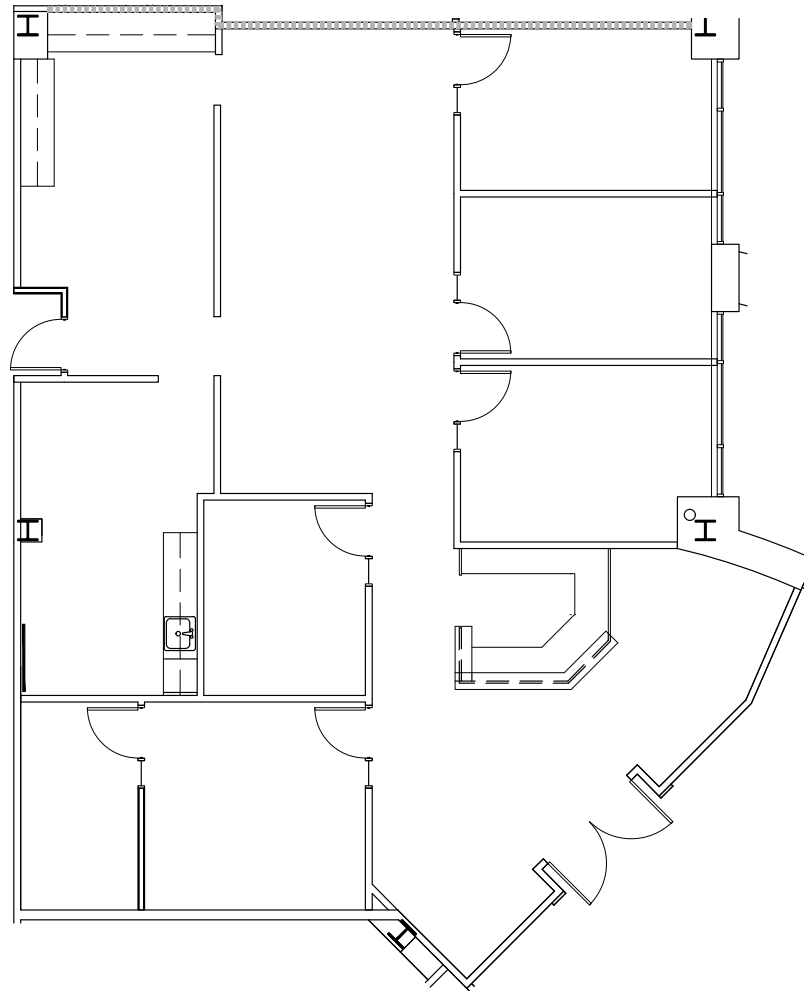

CASCADE ONE

1915 NE STUCKI AVE, HILLSBORO, OR
SUITE 100 | 2,491 RSF

Trellis

JESSICA RAMEY
+1 503 972 8604
jessica.ramey@am.jll.com
Licensed in OR

ANNALORE RODMAN
+1 503 915 3436
annalore.rodman@am.jll.com
Licensed in OR