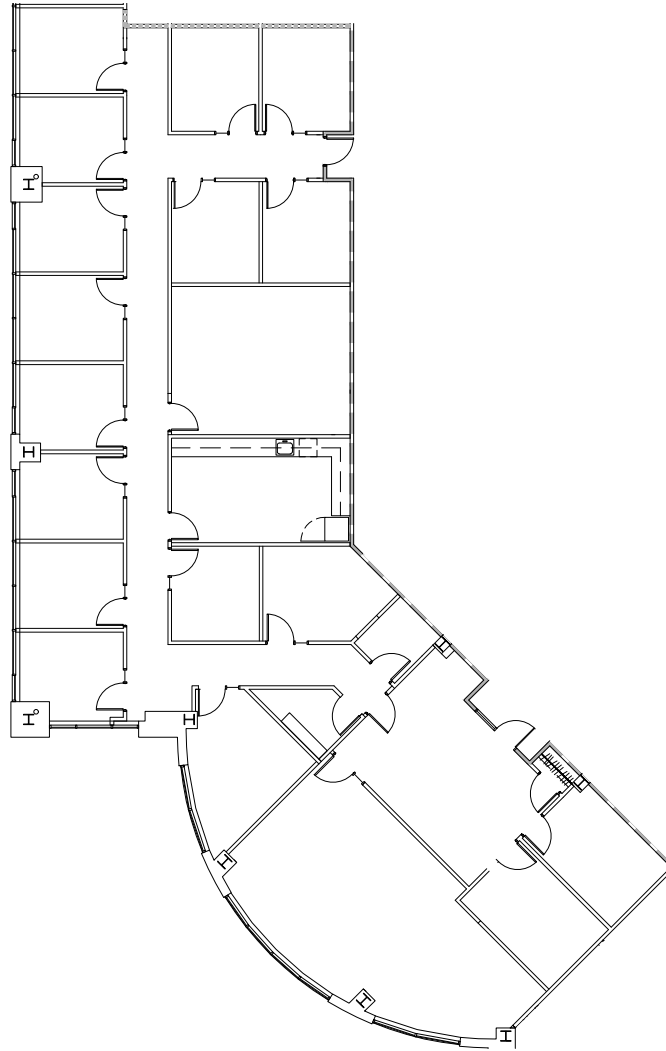

CASCADE ONE

1915 NE STUCKI AVE, HILLSBORO, OR
SUITE 305 | 5,254 RSF

Trellis

JESSICA RAMEY
+1 503 972 8604
jessica.ramey@am.jll.com
Licensed in OR

ANNALORE RODMAN
+1 503 915 3436
annalore.rodman@am.jll.com
Licensed in OR