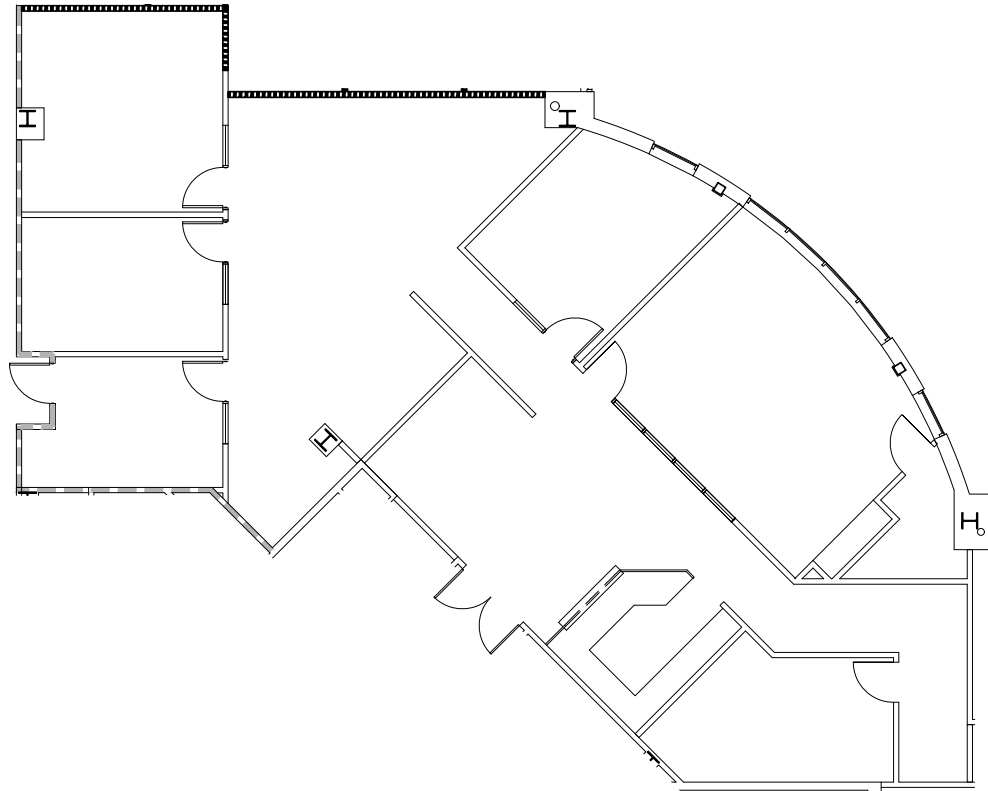

# CASCADE ONE

1915 NE STUCKI AVE, HILLSBORO, OR  
SUITE 320 | 2,947 RSF

JESSICA RAMEY  
+1 503 972 8604  
jessica.ramey@am.jll.com  
Licensed in OR

ANNALORE RODMAN  
+1 503 915 3436  
annalore.rodman@am.jll.com  
Licensed in OR