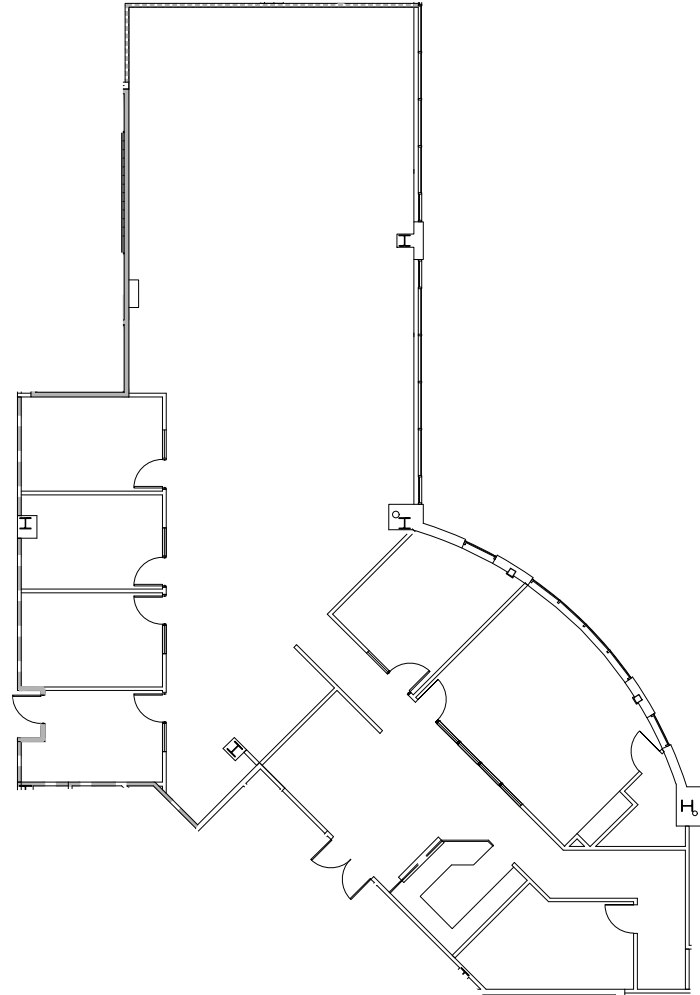

CASCADE ONE

1915 NE STUCKI AVE, HILLSBORO, OR
SUITE 320 | 4,924 RSF

JESSICA RAMEY
+1 503 972 8604
jessica.ramey@am.jll.com
Licensed in OR

ANNALORE RODMAN
+1 503 915 3436
annalore.rodman@am.jll.com
Licensed in OR