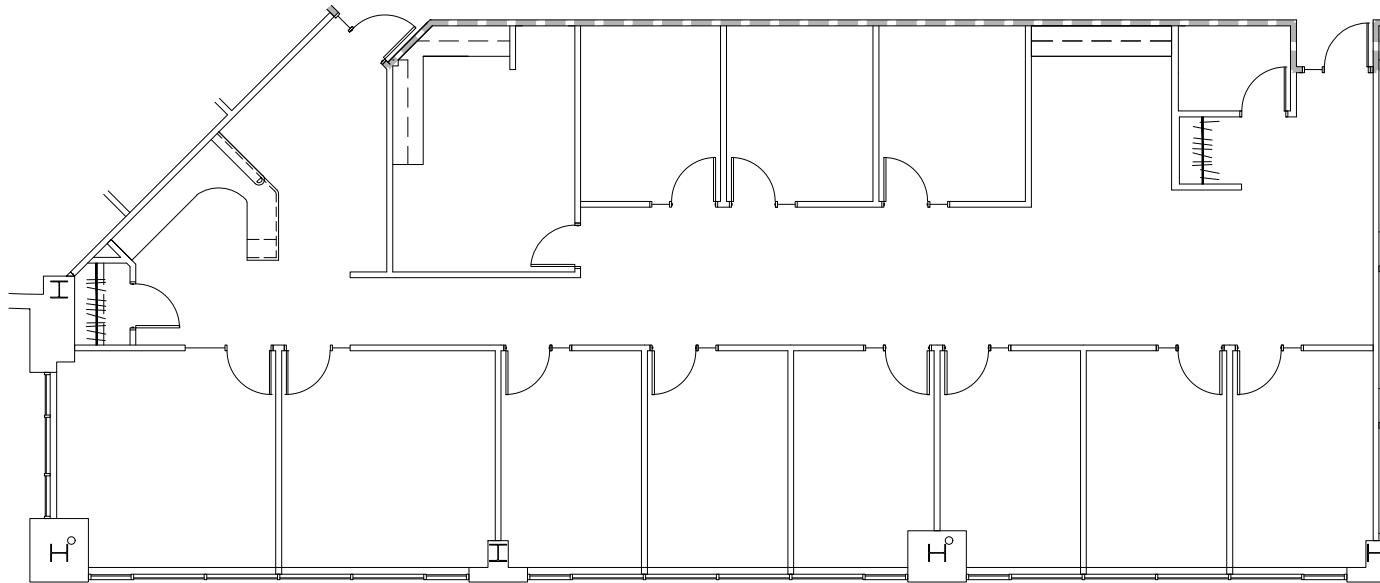

CASCADE ONE

1915 NE STUCKI AVE, HILLSBORO, OR
SUITE 365 | 3,767 RSF

Trellis

JESSICA RAMEY
+1 503 972 8604
jessica.ramey@am.jll.com
Licensed in OR

ANNALORE RODMAN
+1 503 915 3436
annalore.rodman@am.jll.com
Licensed in OR