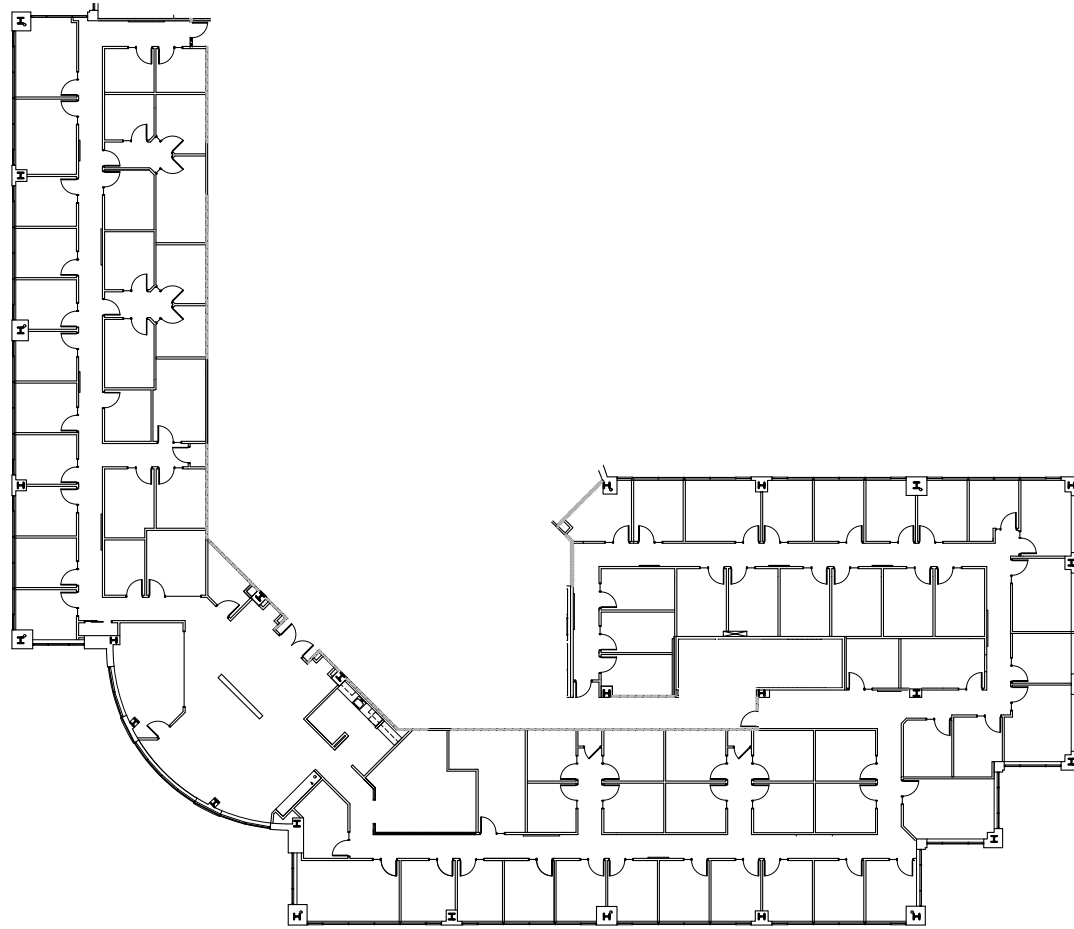

CASCADE ONE

1915 NE STUCKI AVE, HILLSBORO, OR
SUITE 400 | 17,244 RSF

JESSICA RAMEY
+1 503 972 8604
jessica.ramey@am.jll.com
Licensed in OR

ANNALORE RODMAN
+1 503 915 3436
annalore.rodman@am.jll.com
Licensed in OR