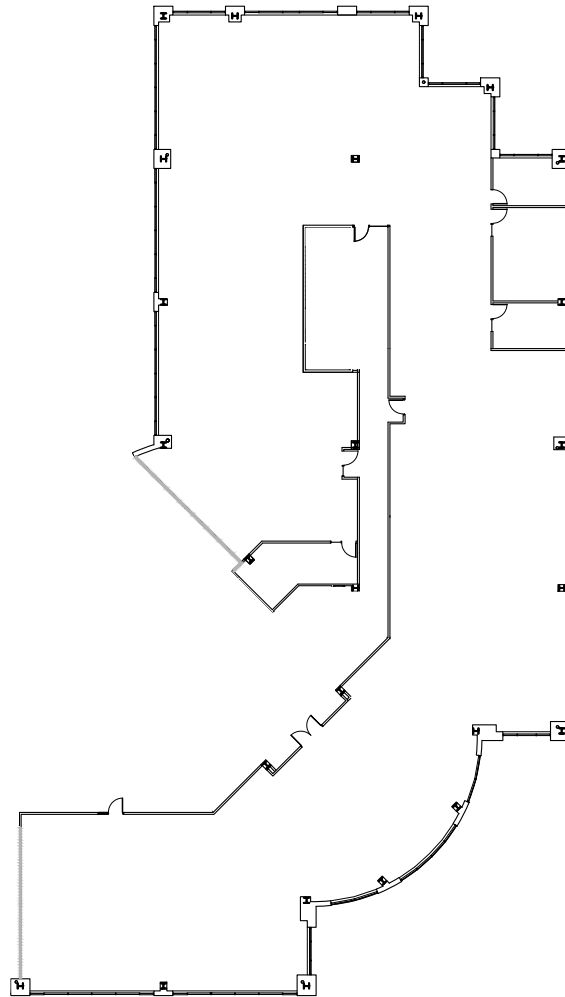

# CASCADE TWO

1925 NE STUCKI AVE, HILLSBORO, OR  
SUITE 200 | 15,608 RSF

JESSICA RAMEY  
+1 503 972 8604  
jessica.ramey@am.jll.com  
Licensed in OR

ANNALORE RODMAN  
+1 503 915 3436  
annalore.rodman@am.jll.com  
Licensed in OR