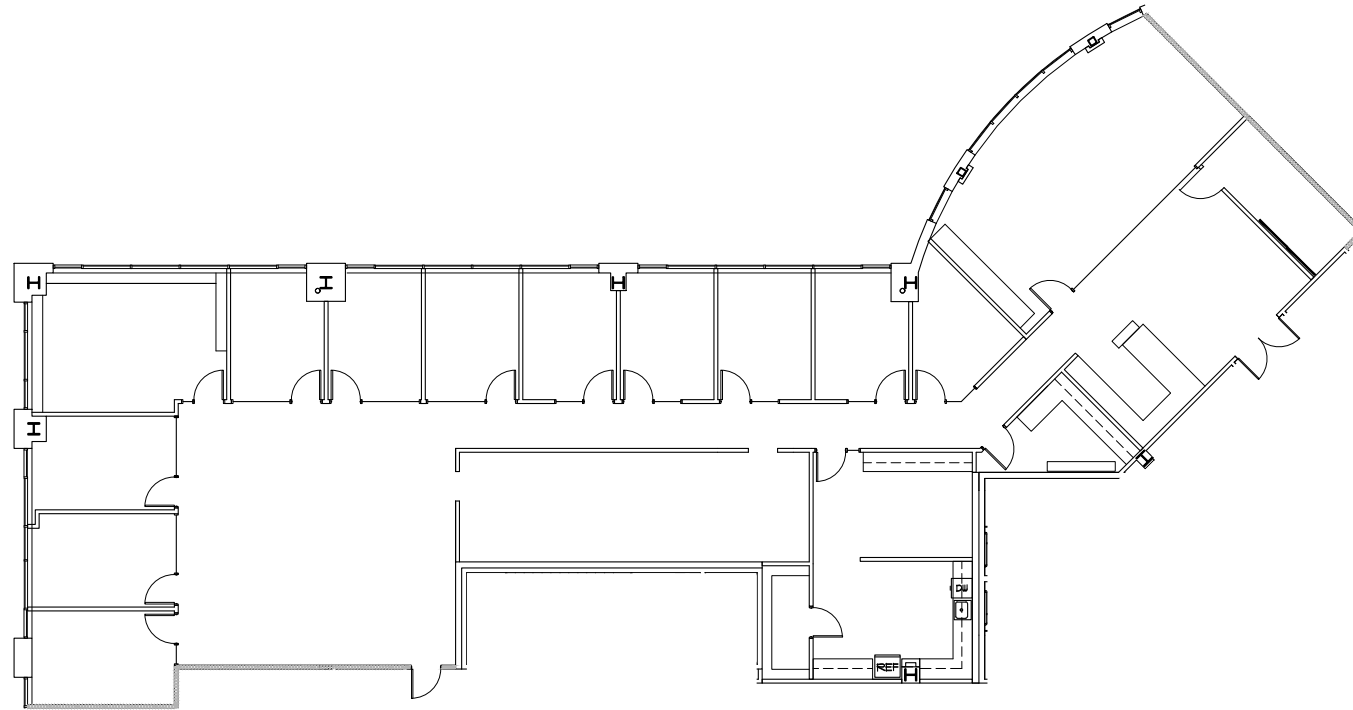

CASCADE TWO

1925 NE STUCKI AVE, HILLSBORO, OR
SUITE 230 | 5,895 RSF

JESSICA RAMEY
+1 503 972 8604
jessica.ramey@am.jll.com
Licensed in OR

ANNALORE RODMAN
+1 503 915 3436
annalore.rodman@am.jll.com
Licensed in OR