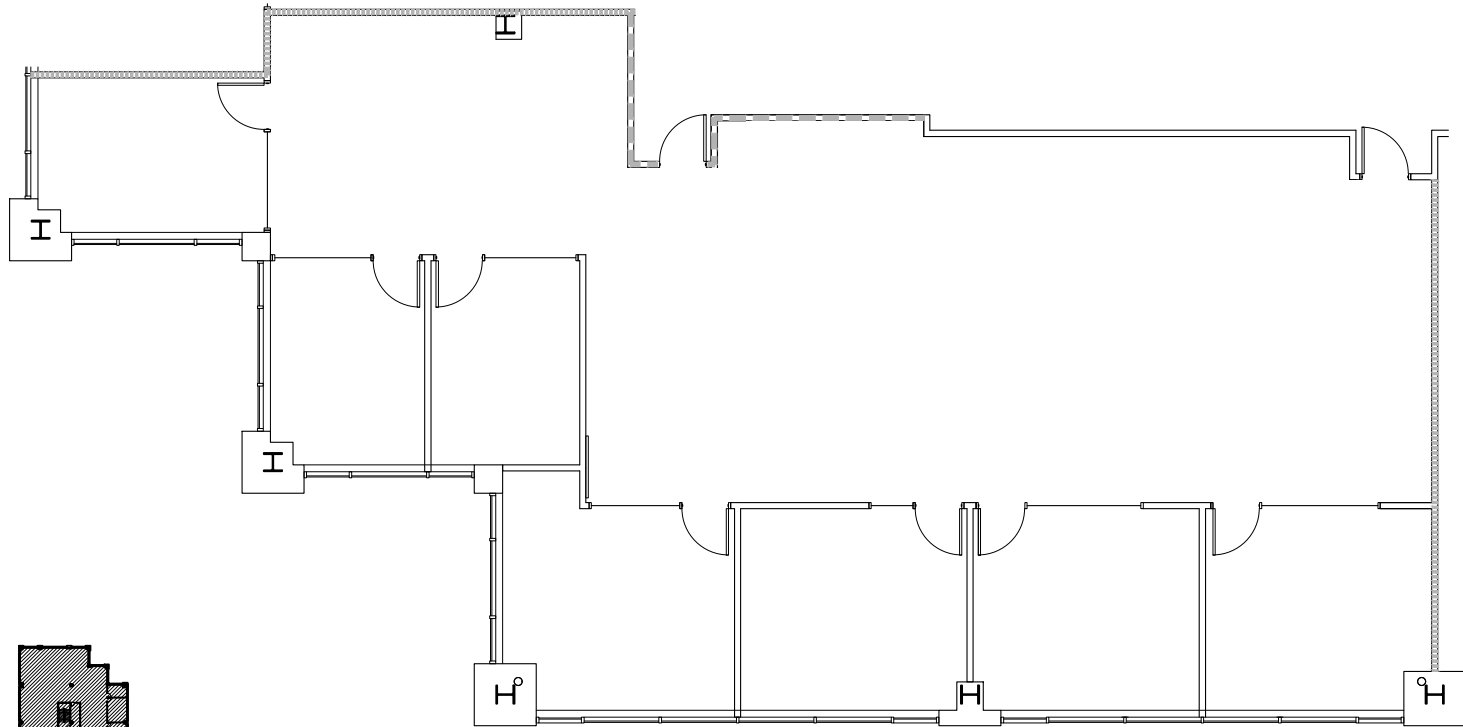

# CASCADE TWO

1925 NE STUCKI AVE, HILLSBORO, OR  
SUITE 260 | 3,497 RSF

JESSICA RAMEY  
+1 503 972 8604  
jessica.ramey@am.jll.com  
Licensed in OR

ANNALORE RODMAN  
+1 503 915 3436  
annalore.rodman@am.jll.com  
Licensed in OR