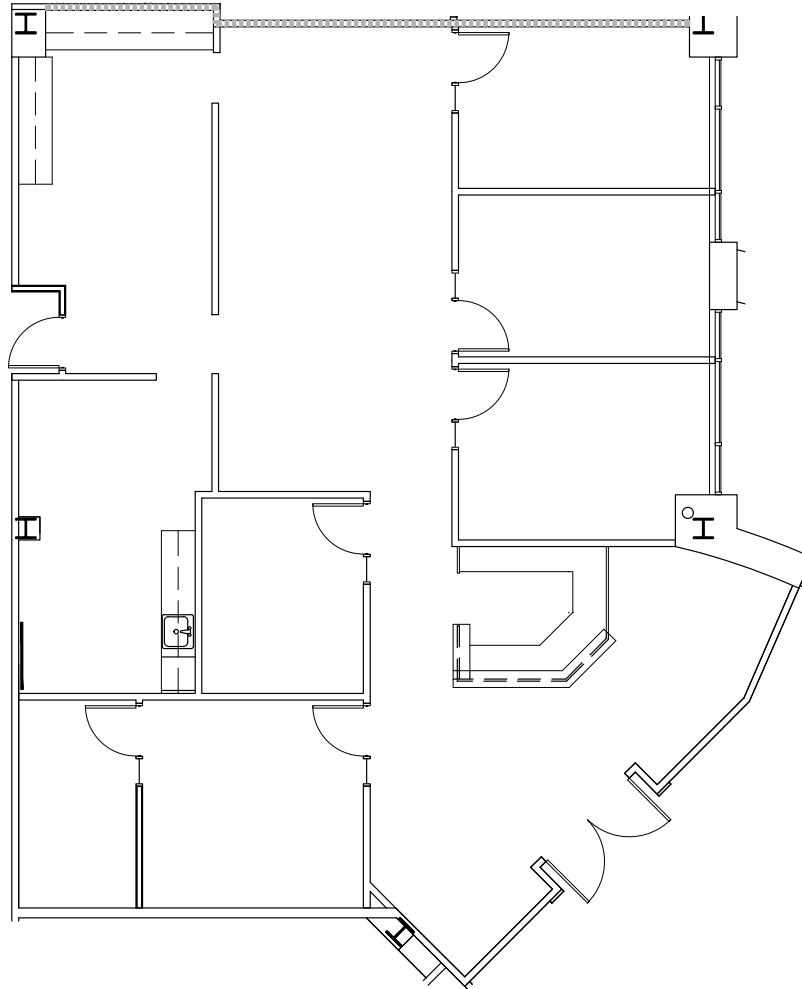

CASCADE ONE

1915 NE STUCKI AVE, HILLSBORO, OR
SUITE 100 | 2,491 RSF

Trellis

JESSICA RAMEY
+1 503 972 8604
jessica.ramey@jll.com
Licensed in OR

ANNALORE RODMAN
+1 503 915 3436
annalore.rodman@jll.com
Licensed in OR