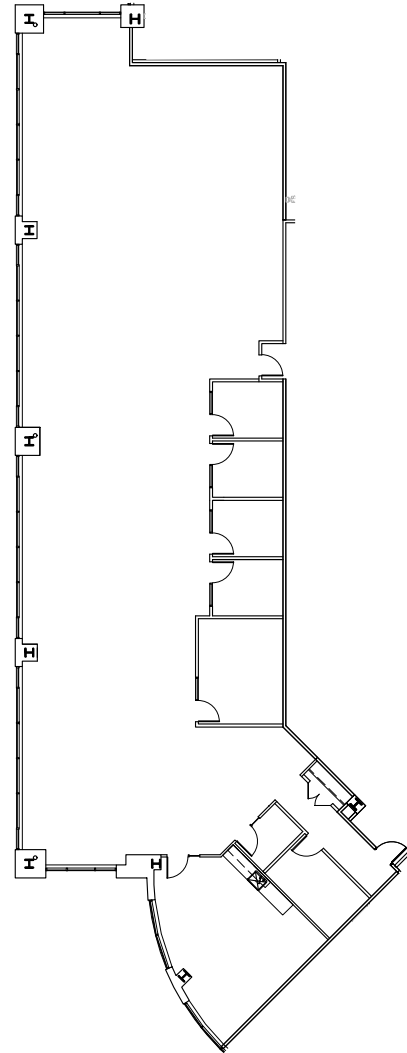

# CASCADE ONE

1915 NE STUCKI AVE, HILLSBORO, OR  
SUITE 200 | 5,909 RSF

Trellis

JESSICA RAMEY  
+1 503 972 8604  
jessica.ramey@jll.com  
Licensed in OR

ANNALORE RODMAN  
+1 503 915 3436  
annalore.rodman@jll.com  
Licensed in OR