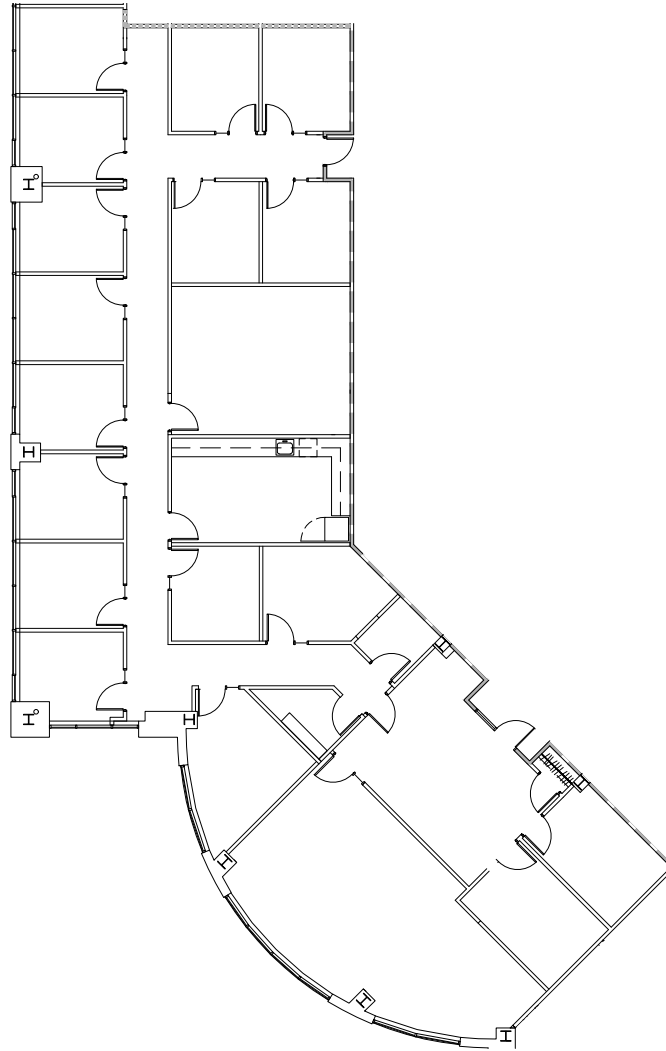

CASCADE ONE

1915 NE STUCKI AVE, HILLSBORO, OR
SUITE 305 | 5,254 RSF

JESSICA RAMEY
+1 503 972 8604
jessica.ramey@jll.com
Licensed in OR

ANNALORE RODMAN
+1 503 915 3436
annalore.rodman@jll.com
Licensed in OR