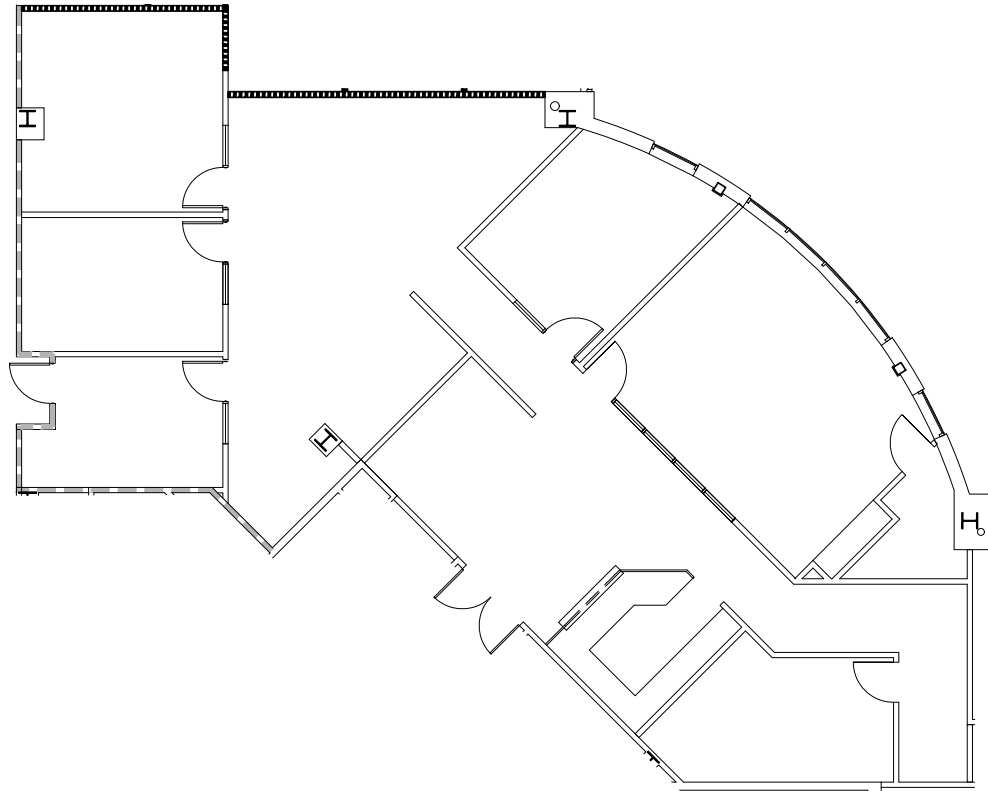

CASCADE ONE

1915 NE STUCKI AVE, HILLSBORO, OR
SUITE 320 | 2,947 RSF

Trellis

JESSICA RAMEY
+1 503 972 8604
jessica.ramey@jll.com
Licensed in OR

ANNALORE RODMAN
+1 503 915 3436
annalore.rodman@jll.com
Licensed in OR