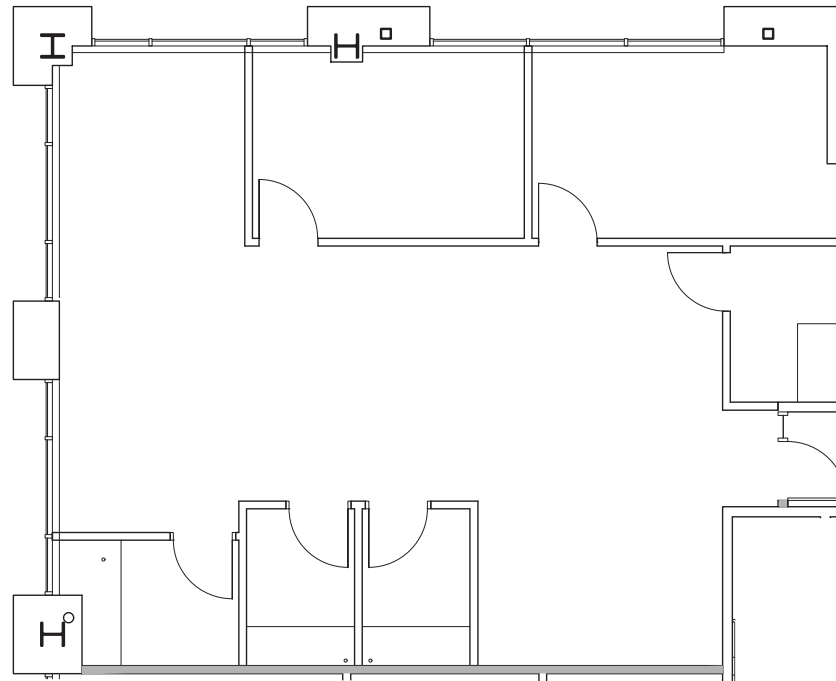

CASCADE TWO

1925 NE STUCKI AVE, HILLSBORO, OR
SUITE 155 | 1,419 RSF

JESSICA RAMEY
+1 503 972 8604
jessica.ramey@jll.com
Licensed in OR

ANNALORE RODMAN
+1 503 915 3436
annalore.rodman@jll.com
Licensed in OR