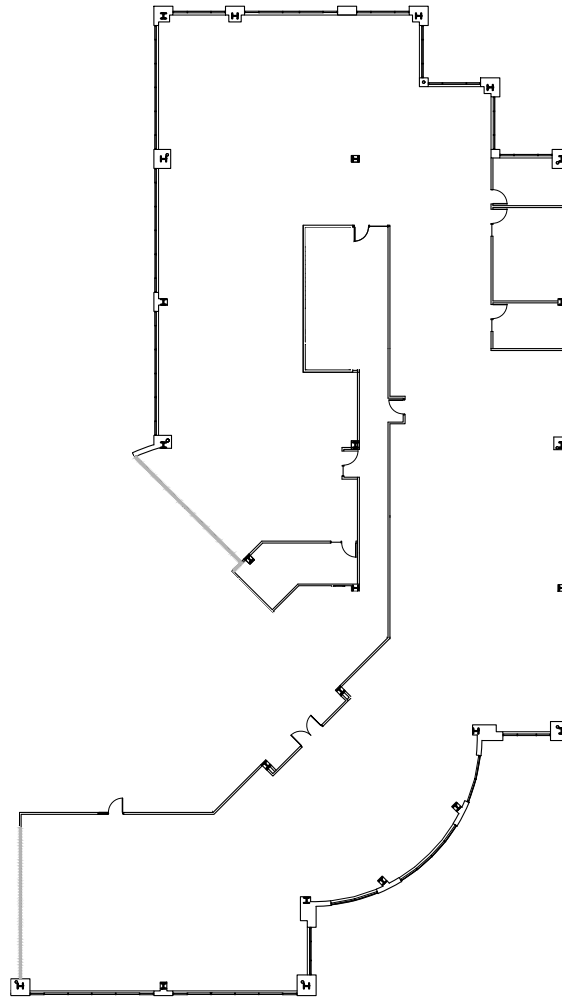

CASCADE TWO

1925 NE STUCKI AVE, HILLSBORO, OR
SUITE 200 | 15,608 RSF

JESSICA RAMEY
+1 503 972 8604
jessica.ramey@jll.com
Licensed in OR

ANNALORE RODMAN
+1 503 915 3436
annalore.rodman@jll.com
Licensed in OR