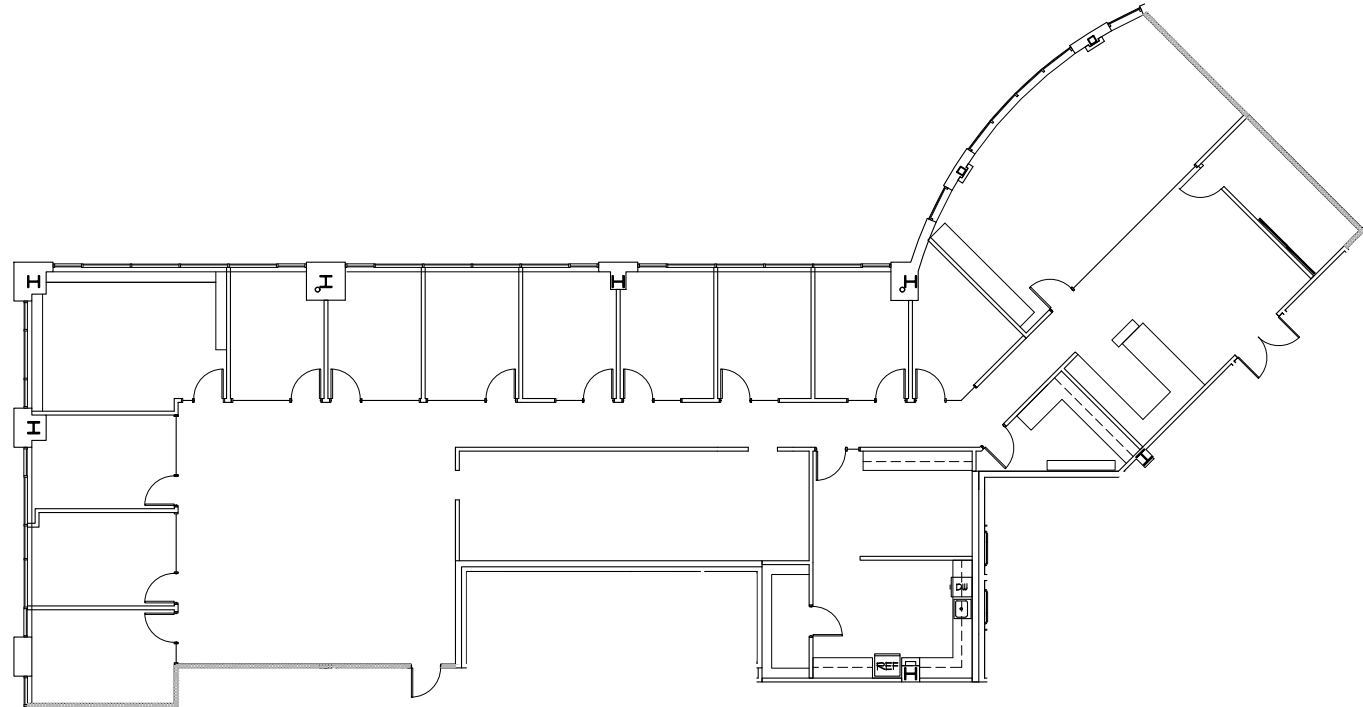

# CASCADE TWO

1925 NE STUCKI AVE, HILLSBORO, OR  
SUITE 230 | 5,895 RSF

JESSICA RAMEY  
+1 503 972 8604  
jessica.ramey@jll.com  
Licensed in OR

ANNALORE RODMAN  
+1 503 915 3436  
annalore.rodman@jll.com  
Licensed in OR