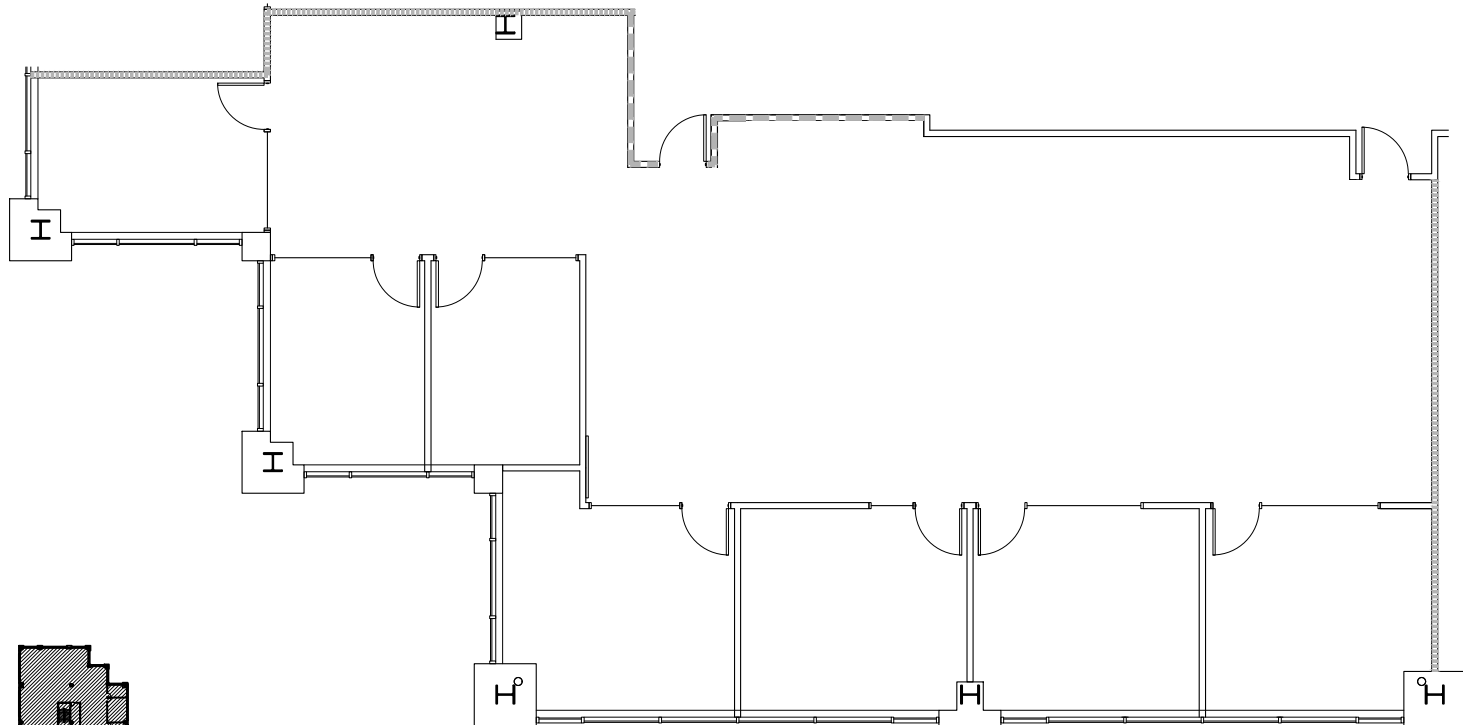

CASCADE TWO

1925 NE STUCKI AVE, HILLSBORO, OR
SUITE 270 | 3,497 RSF

JESSICA RAMEY
+1 503 972 8604
jessica.ramey@jll.com
Licensed in OR

ANNALORE RODMAN
+1 503 915 3436
annalore.rodman@jll.com
Licensed in OR