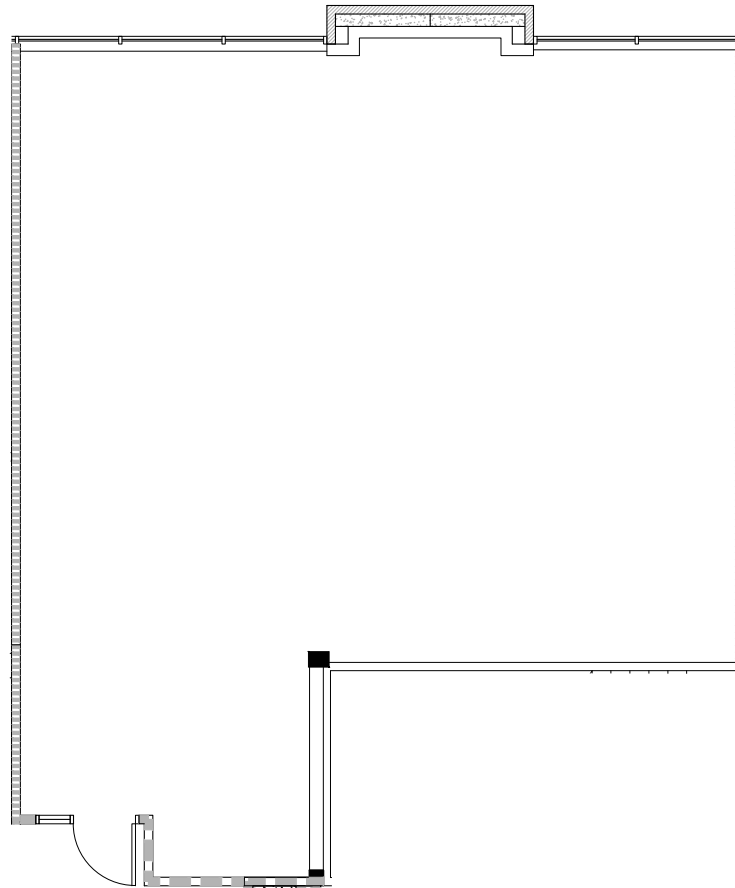

MILLENNIUM

1920 NE STUCKI AVE, HILLSBORO, OR
SUITE 160 | 1,378 RSF

Trellis

JESSICA RAMEY
+1 503 972 8604
jessica.ramey@am.jll.com
Licensed in OR

ANNALORE RODMAN
+1 503 915 3436
annalore.rodman@am.jll.com
Licensed in OR