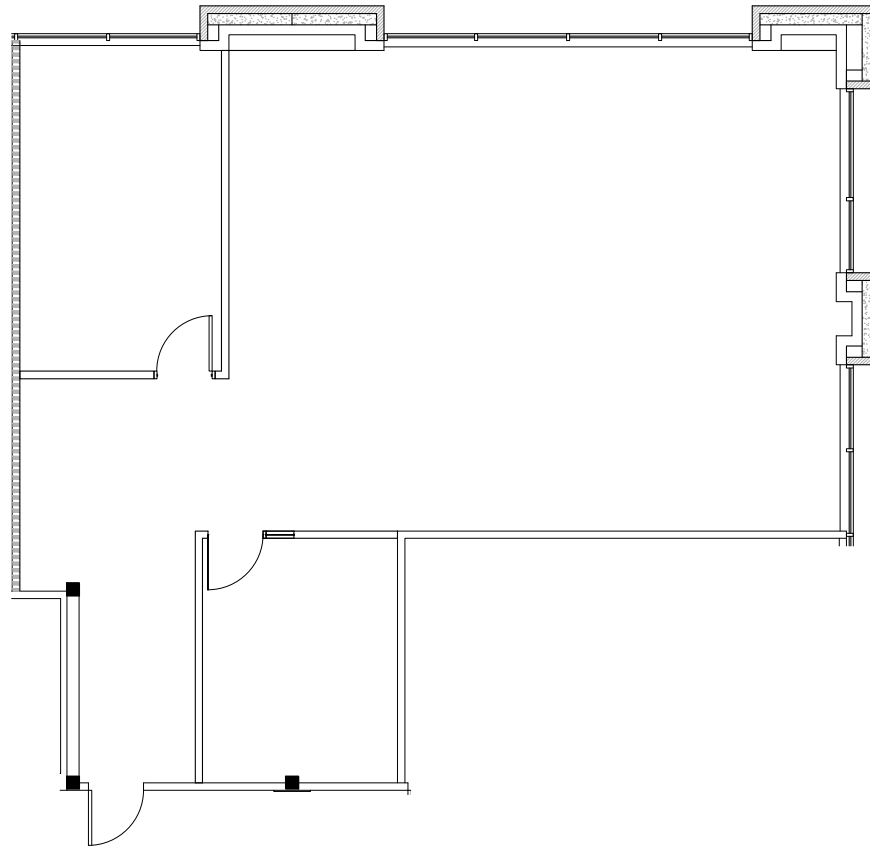

MILLENNIUM

1920 NE STUCKI AVE, HILLSBORO, OR
SUITE 190 | 1,674 RSF

Trellis

JESSICA RAMEY
+1 503 972 8604
jessica.ramey@am.jll.com
Licensed in OR

ANNALORE RODMAN
+1 503 915 3436
annalore.rodman@am.jll.com
Licensed in OR